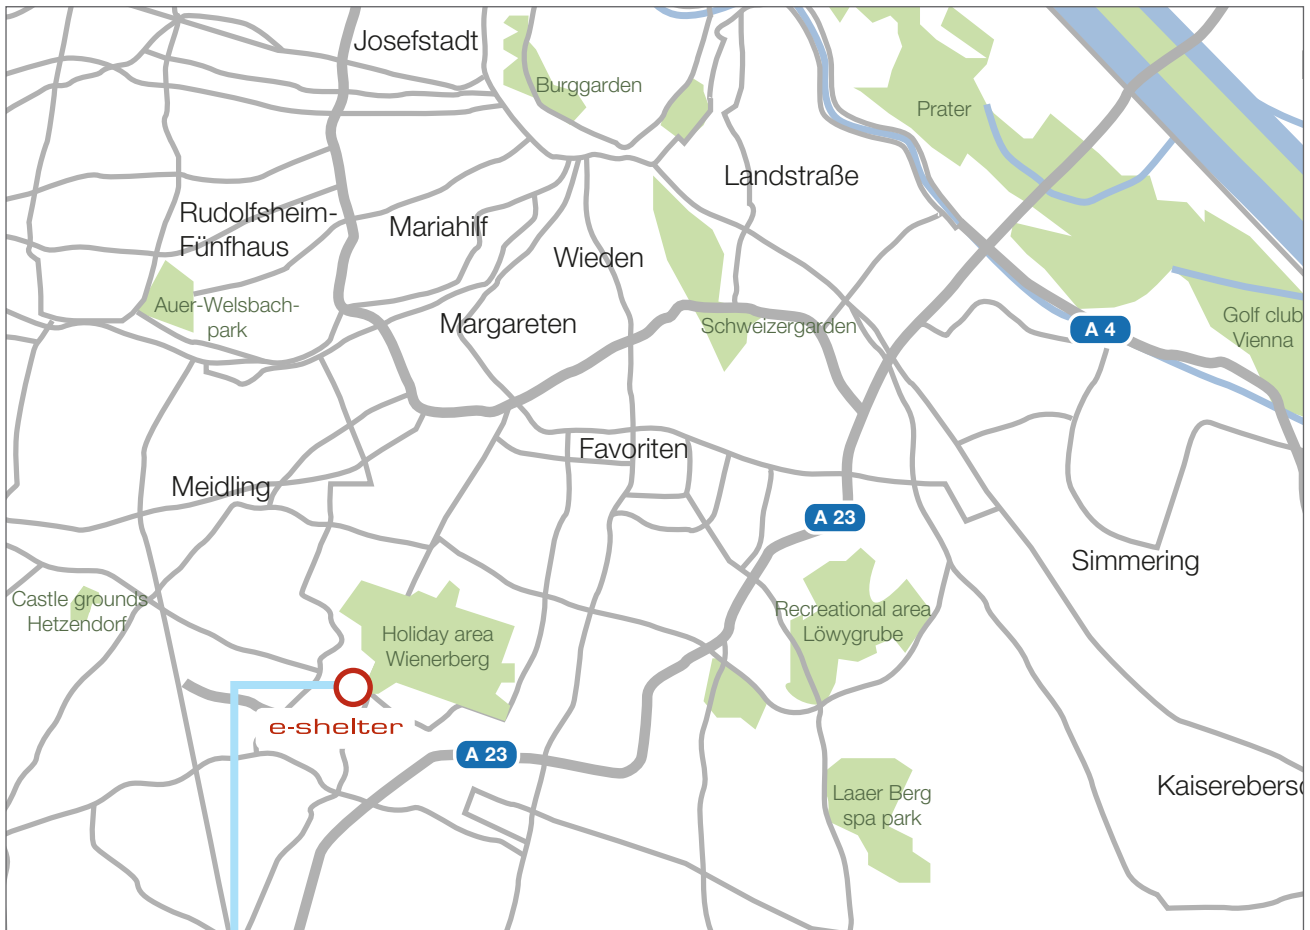

## Directions

e-shelter facility services (Austria) GmbH  
 Computerstraße 6  
 1100 Vienna

### By road

From the A4 Airport Vienna

- from the A4 take exit S1
- until A2 direction „Wien Zentrum“ following until intersection „Triesterstraße“
- after 400 meters turn to Computerstraße

By road from Salzburg taking A1

- exit the A21 which leads to the A2
- take the A2 in direction „Wien Zentrum“ (intersection „Triesterstraße“)
- after 400 meters turn to Computerstraße

### By public transportation

Take the Badener Train (runs every 15 minutes) from Vienna City Center until the stop „Computerstraße“