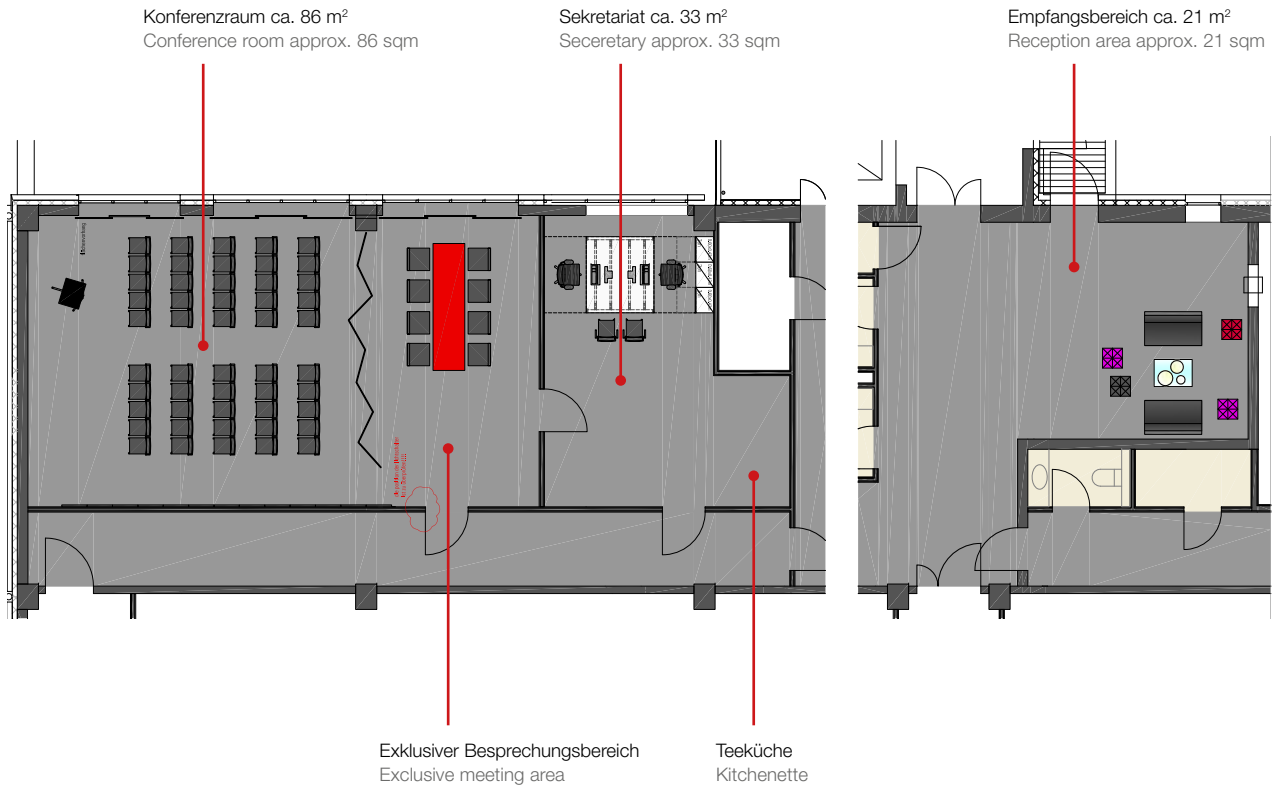

## Technical infrastructure

- Open W-LAN
- Modern sound system
- Television screen
- White boards
- Projector

Veranstaltungsraum – Datacenter Zürich    Function room – Datacenter Zurich

Besprechungsbereich – Datacenter Zürich Meeting area – Datacenter Zurich